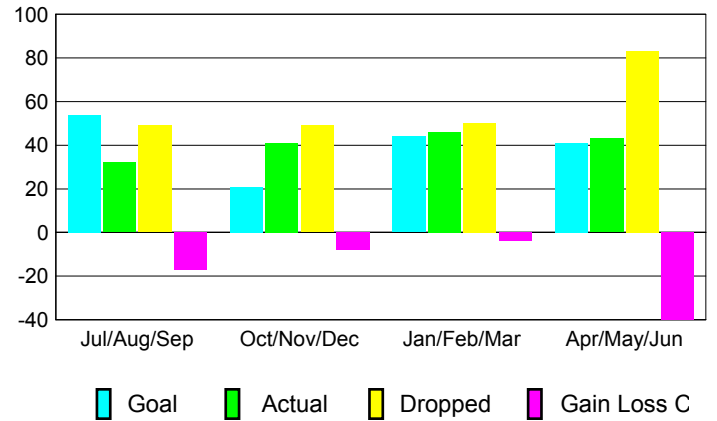

Membership Results 2012-2013
Goal, New, Dropped, Gain/Loss