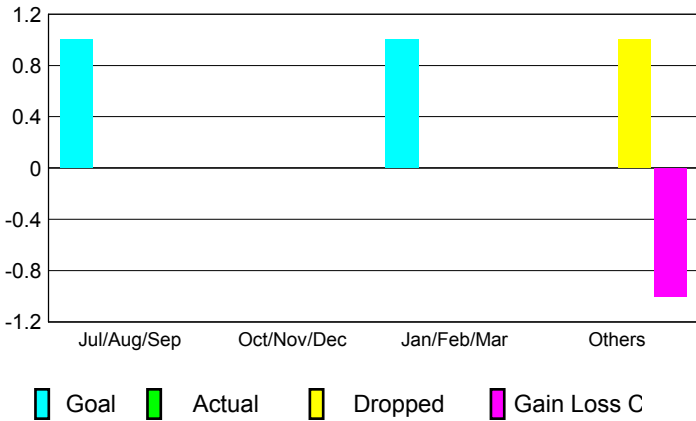

GMT: **John Muller**

Location: **AUSTRALIA**

GMT CA: **7**

**CLUBS**

Month	New Club Goal	Actual New Clubs	Actual Dropped Clubs	Gain/Loss of Clubs
<b>2012-2013</b>				
Jul/Aug/Sep	1	0	0	0
Oct/Nov/Dec	0	0	0	0
Jan/Feb/Mar	1	0	0	0
Apr/May/Jun	0	0	1	-1
<b>Totals</b>	<b>2</b>	<b>0</b>	<b>1</b>	<b>-1</b>

**Club Results 2012-2013**  
Goal, New, Dropped, Gain/Loss

**MEMBERSHIP**

Month	Net Memb Goal	Actual New Memb	Actual Dropped Memb	Gain/Loss of Memb
<b>2012-2013</b>				
Jul/Aug/Sep	54	32	49	-17
Oct/Nov/Dec	21	41	49	-8
Jan/Feb/Mar	44	46	50	-4
Apr/May/Jun	41	43	83	-40
<b>Totals</b>	<b>160</b>	<b>162</b>	<b>231</b>	<b>-69</b>